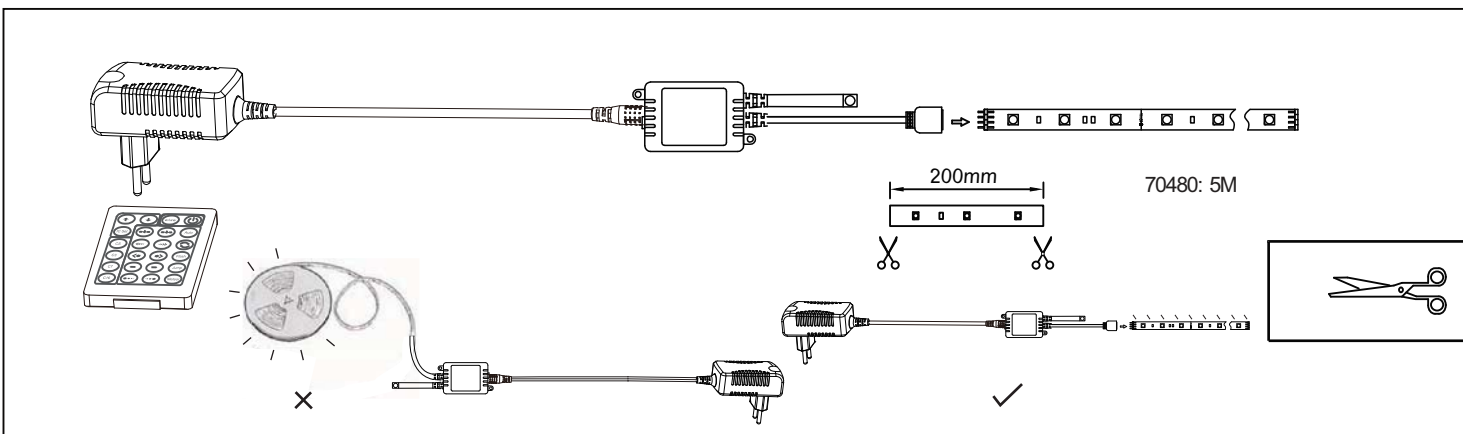

Safety Instructions

0, 1, 6, 8, 11, 12, 15,
22, 23, 25, 28

Info Hotline **+49 (0) 5041 998 389**

Mon. - Do. 7⁰⁰ - 20⁰⁰

Fr. 7⁰⁰ - 17⁰⁰

Paulmann Licht GmbH

Quezinger Feld 2
31832 Springe / Germany
www.paulmann.com

Art.-Nr.:

704.80

704.81

(+MA 173)
PMK 09/14

- | | | | | | | | | |
|--|--|--|--|----------------------|---|---|---|--|
| | Static Light effects:
dimming brightness up | Dynamic Light effects:
increases speed of light effect | IC number setting:
reactivates unlighted stripe segments | WWW shift key | Static Light effects:
dimming brightness down | Dynamic Light effects:
slows down speed of light effect | IC number setting:
deactivates last stripe segments | ON/OFF key |
| | IC Set | | CS | | | Auto | | Trail into left & CS,C3,C7,C16 D |
| | Trail into right & CS,C3,C7,C16B | | CS | | | Auto | | Trail from two directions in turn |
| | three-color choice key in static model | | C3 | | | Auto | | Horse race to left direction (CS,C3,C7,C16) |
| | Horse race to right direction (CS,C3,C7,C16) | | | | | Flash | | Flash function key (CS,C3,C7,C16) |
| | seven-color choice key in static model | | C7 | | | | | spread to left (CS,C3,C7,C16) |
| | spread to right (CS,C3,C7,C16) | | | | | | | Jump efficient key (CS,C3,C7,C16) |
| | sixteen-color choice key in static model | | C16 | | | | | Queued color running to left with a tag (CS,C3,C7,C16) |
| | Queued color running to right with a tag (CS,C3,C7,C16) | | | | | | | Queued color running with a tag from two directions in turn |

On / Off

Dimm

White

IC number setting / electronic cutting

3 sec!

Light effects

- Choose color
- 3 color
- 7 color
- 16 color

„Flow“