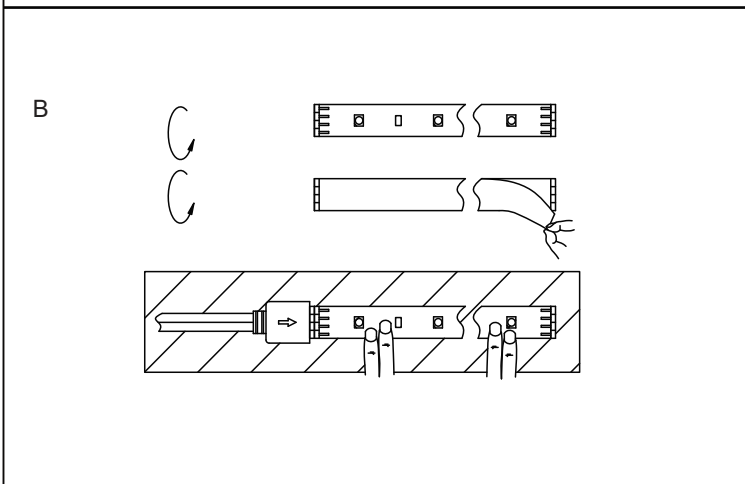

Art.-Nr.:

704.80

704.81

(+MA 173)
PMK 09/14

- | | | | | | | | | |
|--|--|--|--|----------------------|---|---|---|--|
| | Static Light effects:
dimming brightness up | Dynamic Light effects:
increases speed of light effect | IC number setting:
reactivates unlighted stripe segments | WWW shift key | Static Light effects:
dimming brightness down | Dynamic Light effects:
slows down speed of light effect | IC number setting:
deactivates last stripe segments | ON/OFF key |
| | IC Set | | CS | | | Auto | | Trail into left & CS,C3,C7,C16 D |
| | Trail into right & CS,C3,C7,C16B | | CS | | | Auto | | Trail from two directions in turn |
| | three-color choice key in static model | | C3 | | | Auto | | Horse race to left direction (CS,C3,C7,C16) |
| | Horse race to right direction (CS,C3,C7,C16) | | | | | Flash | | Flash function key (CS,C3,C7,C16) |
| | seven-color choice key in static model | | C7 | | | | | spread to left (CS,C3,C7,C16) |
| | spread to right (CS,C3,C7,C16) | | | | | | | Jump efficient key (CS,C3,C7,C16) |
| | sixteen-color choice key in static model | | C16 | | | | | Queued color running to left with a tag (CS,C3,C7,C16) |
| | Queued color running to right with a tag (CS,C3,C7,C16) | | | | | | | Queued color running with a tag from two directions in turn |

On / Off

Dimm

White

IC number setting / electronic cutting

3 sec!

Light effects

- Choose color
- 3 color
- 7 color
- 16 color

„Flow“