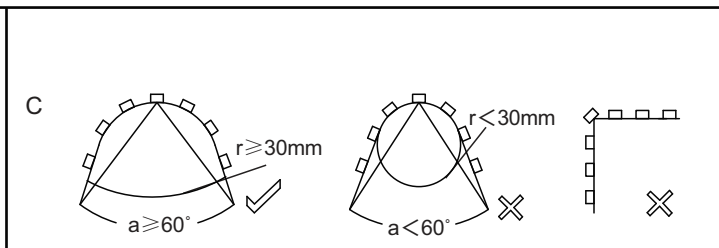

Art.-Nr.:

704.80

704.81

(+MA 173)
PMK 09/14

- | | | | | | | | | |
|--|--|--|--|----------------------|---|---|---|--|
| | Static Light effects:
dimming brightness up | Dynamic Light effects:
increases speed of light effect | IC number setting:
reactivates unlighted stripe segments | WWW shift key | Static Light effects:
dimming brightness down | Dynamic Light effects:
slows down speed of light effect | IC number setting:
deactivates last stripe segments | ON/OFF key |
| | IC Set | | CS | | | Auto | | Trail into left & CS,C3,C7,C16 D |
| | Trail into right & CS,C3,C7,C16B | | CS | | | Auto | | Trail from two directions in turn |
| | three-color choice key in static model | | C3 | | | Auto | | Horse race to left direction (CS,C3,C7,C16) |
| | Horse race to right direction (CS,C3,C7,C16) | | | | | Flash | | Flash function key (CS,C3,C7,C16) |
| | seven-color choice key in static model | | C7 | | | | | spread to left (CS,C3,C7,C16) |
| | spread to right (CS,C3,C7,C16) | | | | | | | Jump efficient key (CS,C3,C7,C16) |
| | sixteen-color choice key in static model | | C16 | | | | | Queued color running to left with a tag (CS,C3,C7,C16) |
| | Queued color running to right with a tag (CS,C3,C7,C16) | | | | | | | Queued color running with a tag from two directions in turn |

On / Off

Dimm

White

IC number setting / electronic cutting

3 sec!

Light effects

- Choose color
- 3 color
- 7 color
- 16 color

„Flow“