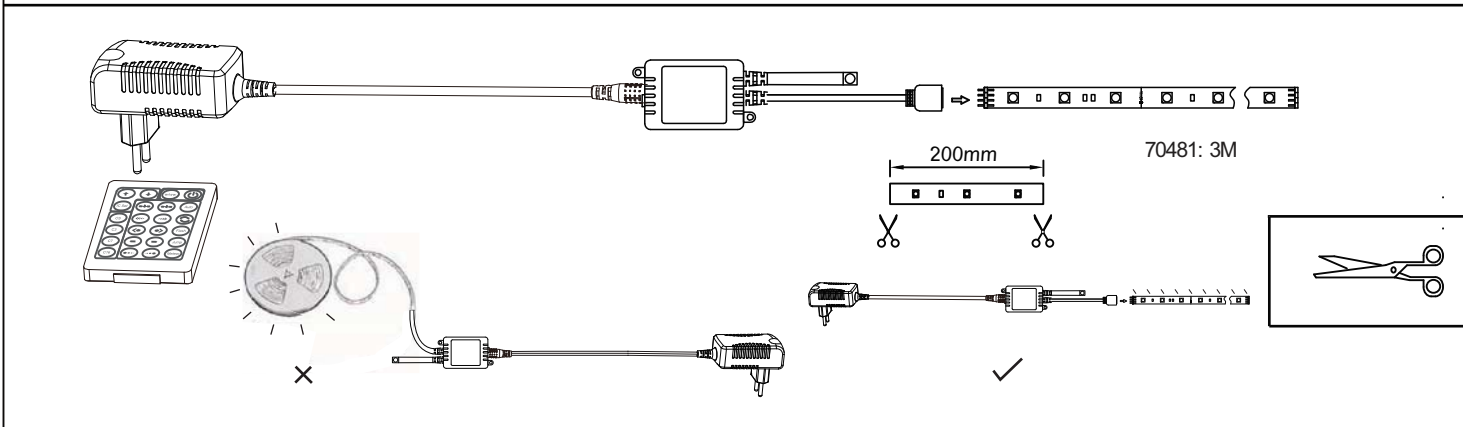

Safety Instructions

0, 1, 6, 8, 11, 12, 15,
22, 23, 25, 28

Info Hotline **+49 (0) 5041 998 389**

Mon. - Do. 7⁰⁰ - 20⁰⁰

Fr. 7⁰⁰ - 17⁰⁰

Paulmann Licht GmbH

Quezinger Feld 2
31832 Springe / Germany
www.paulmann.com

Art.-Nr.:

704.80

704.81

(+MA 173)
PMK 09/14

- | | | | | | | | | |
|--|--|--|--|----------------------|---|---|---|--|
| | Static Light effects:
dimming brightness up | Dynamic Light effects:
increases speed of light effect | IC number setting:
reactivates unlighted stripe segments | WWW shift key | Static Light effects:
dimming brightness down | Dynamic Light effects:
slows down speed of light effect | IC number setting:
deactivates last stripe segments | ON/OFF key |
| | IC Set | | CS | | | Auto | | Trail into left & CS,C3,C7,C16 D |
| | Trail into right & CS,C3,C7,C16B | | CS | | | Auto | | Trail from two directions in turn |
| | three-color choice key in static model | | C3 | | | Auto | | Horse race to left direction (CS,C3,C7,C16) |
| | Horse race to right direction (CS,C3,C7,C16) | | | | | Flash | | Flash function key (CS,C3,C7,C16) |
| | seven-color choice key in static model | | C7 | | | | | spread to left (CS,C3,C7,C16) |
| | spread to right (CS,C3,C7,C16) | | | | | | | Jump efficient key (CS,C3,C7,C16) |
| | sixteen-color choice key in static model | | C16 | | | | | Queued color running to left with a tag (CS,C3,C7,C16) |
| | Queued color running to right with a tag (CS,C3,C7,C16) | | | | | | | Queued color running with a tag from two directions in turn |

On / Off

Dimm

White

IC number setting / electronic cutting

3 sec!

Light effects

- Choose color
- 3 color
- 7 color
- 16 color

„Flow“