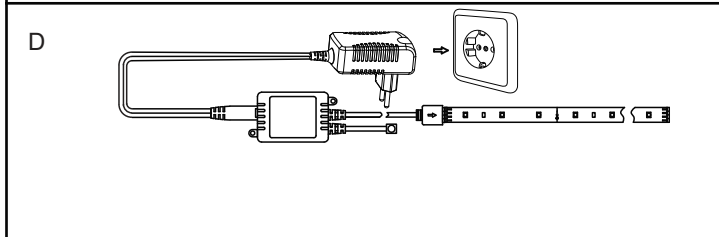

Art.-Nr.:

704.80

704.81

(+MA 173)
PMK 09/14

- | | | | | | | | | |
|--|--|--|--|----------------------|---|---|---|--|
| | Static Light effects:
dimming brightness up | Dynamic Light effects:
increases speed of light effect | IC number setting:
reactivates unlighted stripe segments | WWW shift key | Static Light effects:
dimming brightness down | Dynamic Light effects:
slows down speed of light effect | IC number setting:
deactivates last stripe segments | ON/OFF key |
| | IC Set | | CS | | | Auto | | Trail into left & CS,C3,C7,C16 D |
| | Trail into right & CS,C3,C7,C16B | | CS | | | Auto | | Trail from two directions in turn |
| | three-color choice key in static model | | C3 | | | Auto | | Horse race to left direction (CS,C3,C7,C16) |
| | Horse race to right direction (CS,C3,C7,C16) | | | | | Flash | | Flash function key (CS,C3,C7,C16) |
| | seven-color choice key in static model | | C7 | | | | | spread to left (CS,C3,C7,C16) |
| | spread to right (CS,C3,C7,C16) | | | | | | | Jump efficient key (CS,C3,C7,C16) |
| | sixteen-color choice key in static model | | C16 | | | | | Queued color running to left with a tag (CS,C3,C7,C16) |
| | Queued color running to right with a tag (CS,C3,C7,C16) | | | | | | | Queued color running with a tag from two directions in turn |

On / Off

Dimm

White

IC number setting / electronic cutting

3 sec!

Light effects

- Choose color
- 3 color
- 7 color
- 16 color

„Flow“