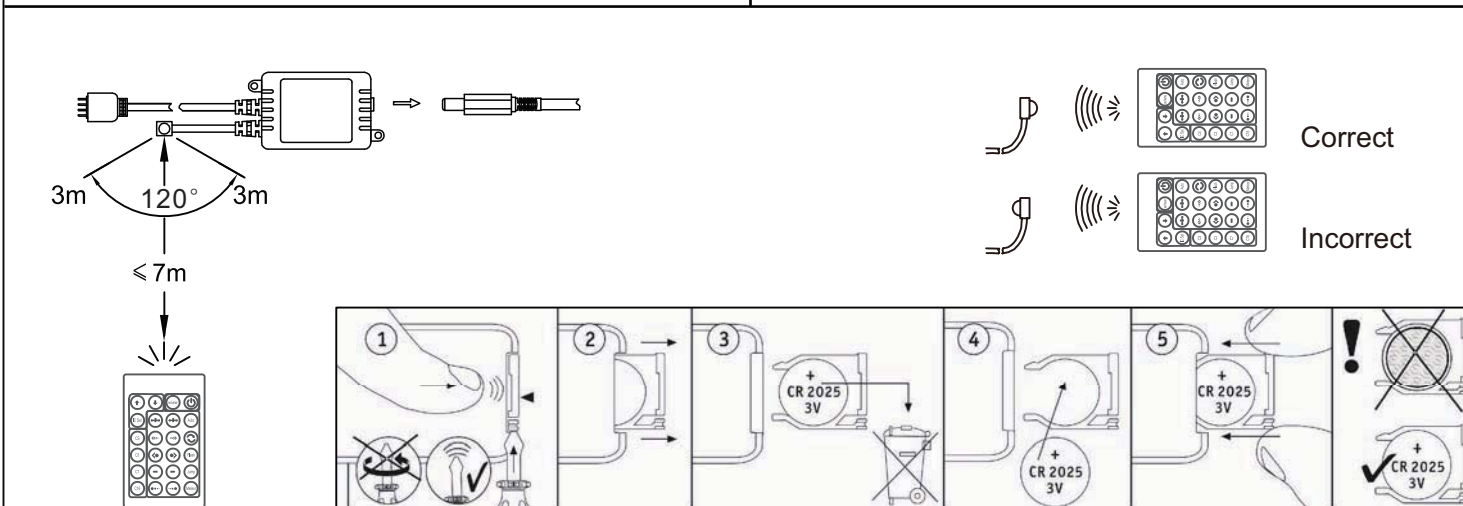

Art.-Nr.:

704.80

704.81

(+MA 173)
PMK 09/14

- | | | | | | | | | |
|--|--|--|--|----------------------|---|---|---|--|
| | Static Light effects:
dimming brightness up | Dynamic Light effects:
increases speed of light effect | IC number setting:
reactivates unlighted stripe segments | WWW shift key | Static Light effects:
dimming brightness down | Dynamic Light effects:
slows down speed of light effect | IC number setting:
deactivates last stripe segments | ON/OFF key |
| | IC Set | | CS | | | Auto | | Trail into left & CS,C3,C7,C16 D |
| | Trail into right & CS,C3,C7,C16B | | CS | | | Auto | | Trail from two directions in turn |
| | three-color choice key in static model | | C3 | | | Auto | | Horse race to left direction (CS,C3,C7,C16) |
| | Horse race to right direction (CS,C3,C7,C16) | | | | | Flash | | Flash function key (CS,C3,C7,C16) |
| | seven-color choice key in static model | | C7 | | | | | spread to left (CS,C3,C7,C16) |
| | spread to right (CS,C3,C7,C16) | | | | | | | Jump efficient key (CS,C3,C7,C16) |
| | sixteen-color choice key in static model | | C16 | | | | | Queued color running to left with a tag (CS,C3,C7,C16) |
| | Queued color running to right with a tag (CS,C3,C7,C16) | | | | | | | Queued color running with a tag from two directions in turn |

On / Off

Dimm

White

IC number setting / electronic cutting

3 sec!

Light effects

- Choose color
- 3 color
- 7 color
- 16 color

„Flow“