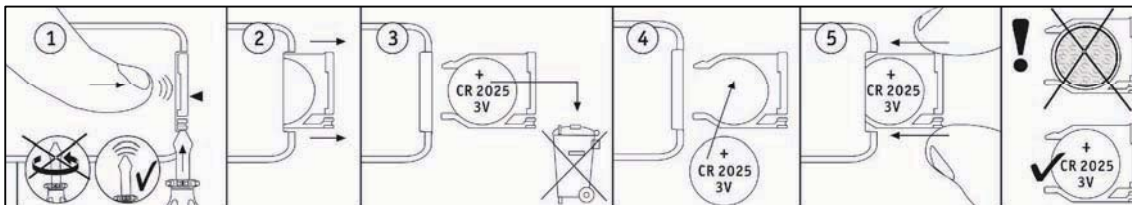

Safety Instructions

0, 1, 6, 8, 11, 12, 15,
22, 23, 25, 28

Info Hotline **+49 (0) 5041 998 389**

Mon. - Do. 7⁰⁰ - 20⁰⁰

Fr. 7⁰⁰ - 17⁰⁰

Paulmann Licht GmbH

Quezinger Feld 2
31832 Springe / Germany
www.paulmann.com

Art.-Nr.:

704.80

704.81

(+MA 173)
PMK 09/14

- | | | | | | | | | |
|--|--|--|--|----------------------|---|---|---|--|
| | Static Light effects:
dimming brightness up | Dynamic Light effects:
increases speed of light effect | IC number setting:
reactivates unlighted stripe segments | WWW shift key | Static Light effects:
dimming brightness down | Dynamic Light effects:
slows down speed of light effect | IC number setting:
deactivates last stripe segments | ON/OFF key |
| | IC Set | | CS | | | Auto | | Trail into left & CS,C3,C7,C16 D |
| | Trail into right & CS,C3,C7,C16B | | CS | | | Auto | | Trail from two directions in turn |
| | three-color choice key in static model | | C3 | | | Auto | | Horse race to left direction (CS,C3,C7,C16) |
| | Horse race to right direction (CS,C3,C7,C16) | | | | | Flash | | Flash function key (CS,C3,C7,C16) |
| | seven-color choice key in static model | | C7 | | | | | spread to left (CS,C3,C7,C16) |
| | spread to right (CS,C3,C7,C16) | | | | | | | Jump efficient key (CS,C3,C7,C16) |
| | sixteen-color choice key in static model | | C16 | | | | | Queued color running to left with a tag (CS,C3,C7,C16) |
| | Queued color running to right with a tag (CS,C3,C7,C16) | | | | | | | Queued color running with a tag from two directions in turn |

On / Off

Dimm

White

IC number setting / electronic cutting

3 sec!

Light effects

- Choose color
- 3 color
- 7 color
- 16 color

„Flow“